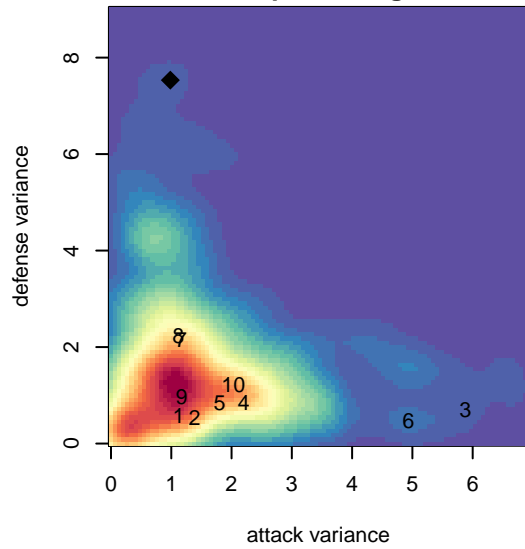

Eagleclaw FA Ospreys G04

, WA
 G04 total strength=561
 attack=0.75 defense=0.25
 fall league = PSPL Classic 2 U13
 spr league = Spr PSPL Copa U13

alt names used:
 Eagleclaw Football Academy F04 Osprey's
 Eagleclaw Football Academy F04 Ospreys

Venues played:
 2016 PSPL Classic 2 U13
 2016 Spr PSPL Copa U13

Eagleclaw FA Ospreys G04
 Dots are actual minus expected GF (blue circles) and GA (red triangles).
 Blue line is smoothed change in attack strength. Red is smoothed change in defense strength.

**attack and defense variance (black dot)
relative to other teams
and top 10 in region**

**attack and defense rating
relative to others at age
and all opponents in last 13 months**

Performance relative to 13 month average